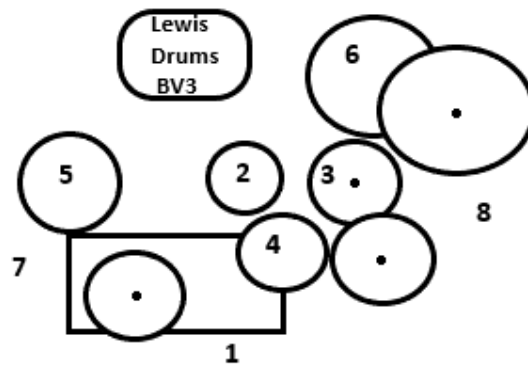

PIECES Technical Specifications

Input #	Instrument
1	Kick out
2	Snare
3	Hat (left side)
4	Rack tom
5	Floor tom right
6	Floor tom left
7	OH R
8	OH L
9	Bass (mic or DI) Stage left
10	Guitar Vox AC30 Stage right
11	Guitar lead vocals
12	Bass BV2
13	Drums BV3

Vox AC 30
Guitar amp

10

Orange 4stroke
300 head
4x10 cab

9

Chris
Guitar Lead
Vocals

11

Chris
Bass BV2

12